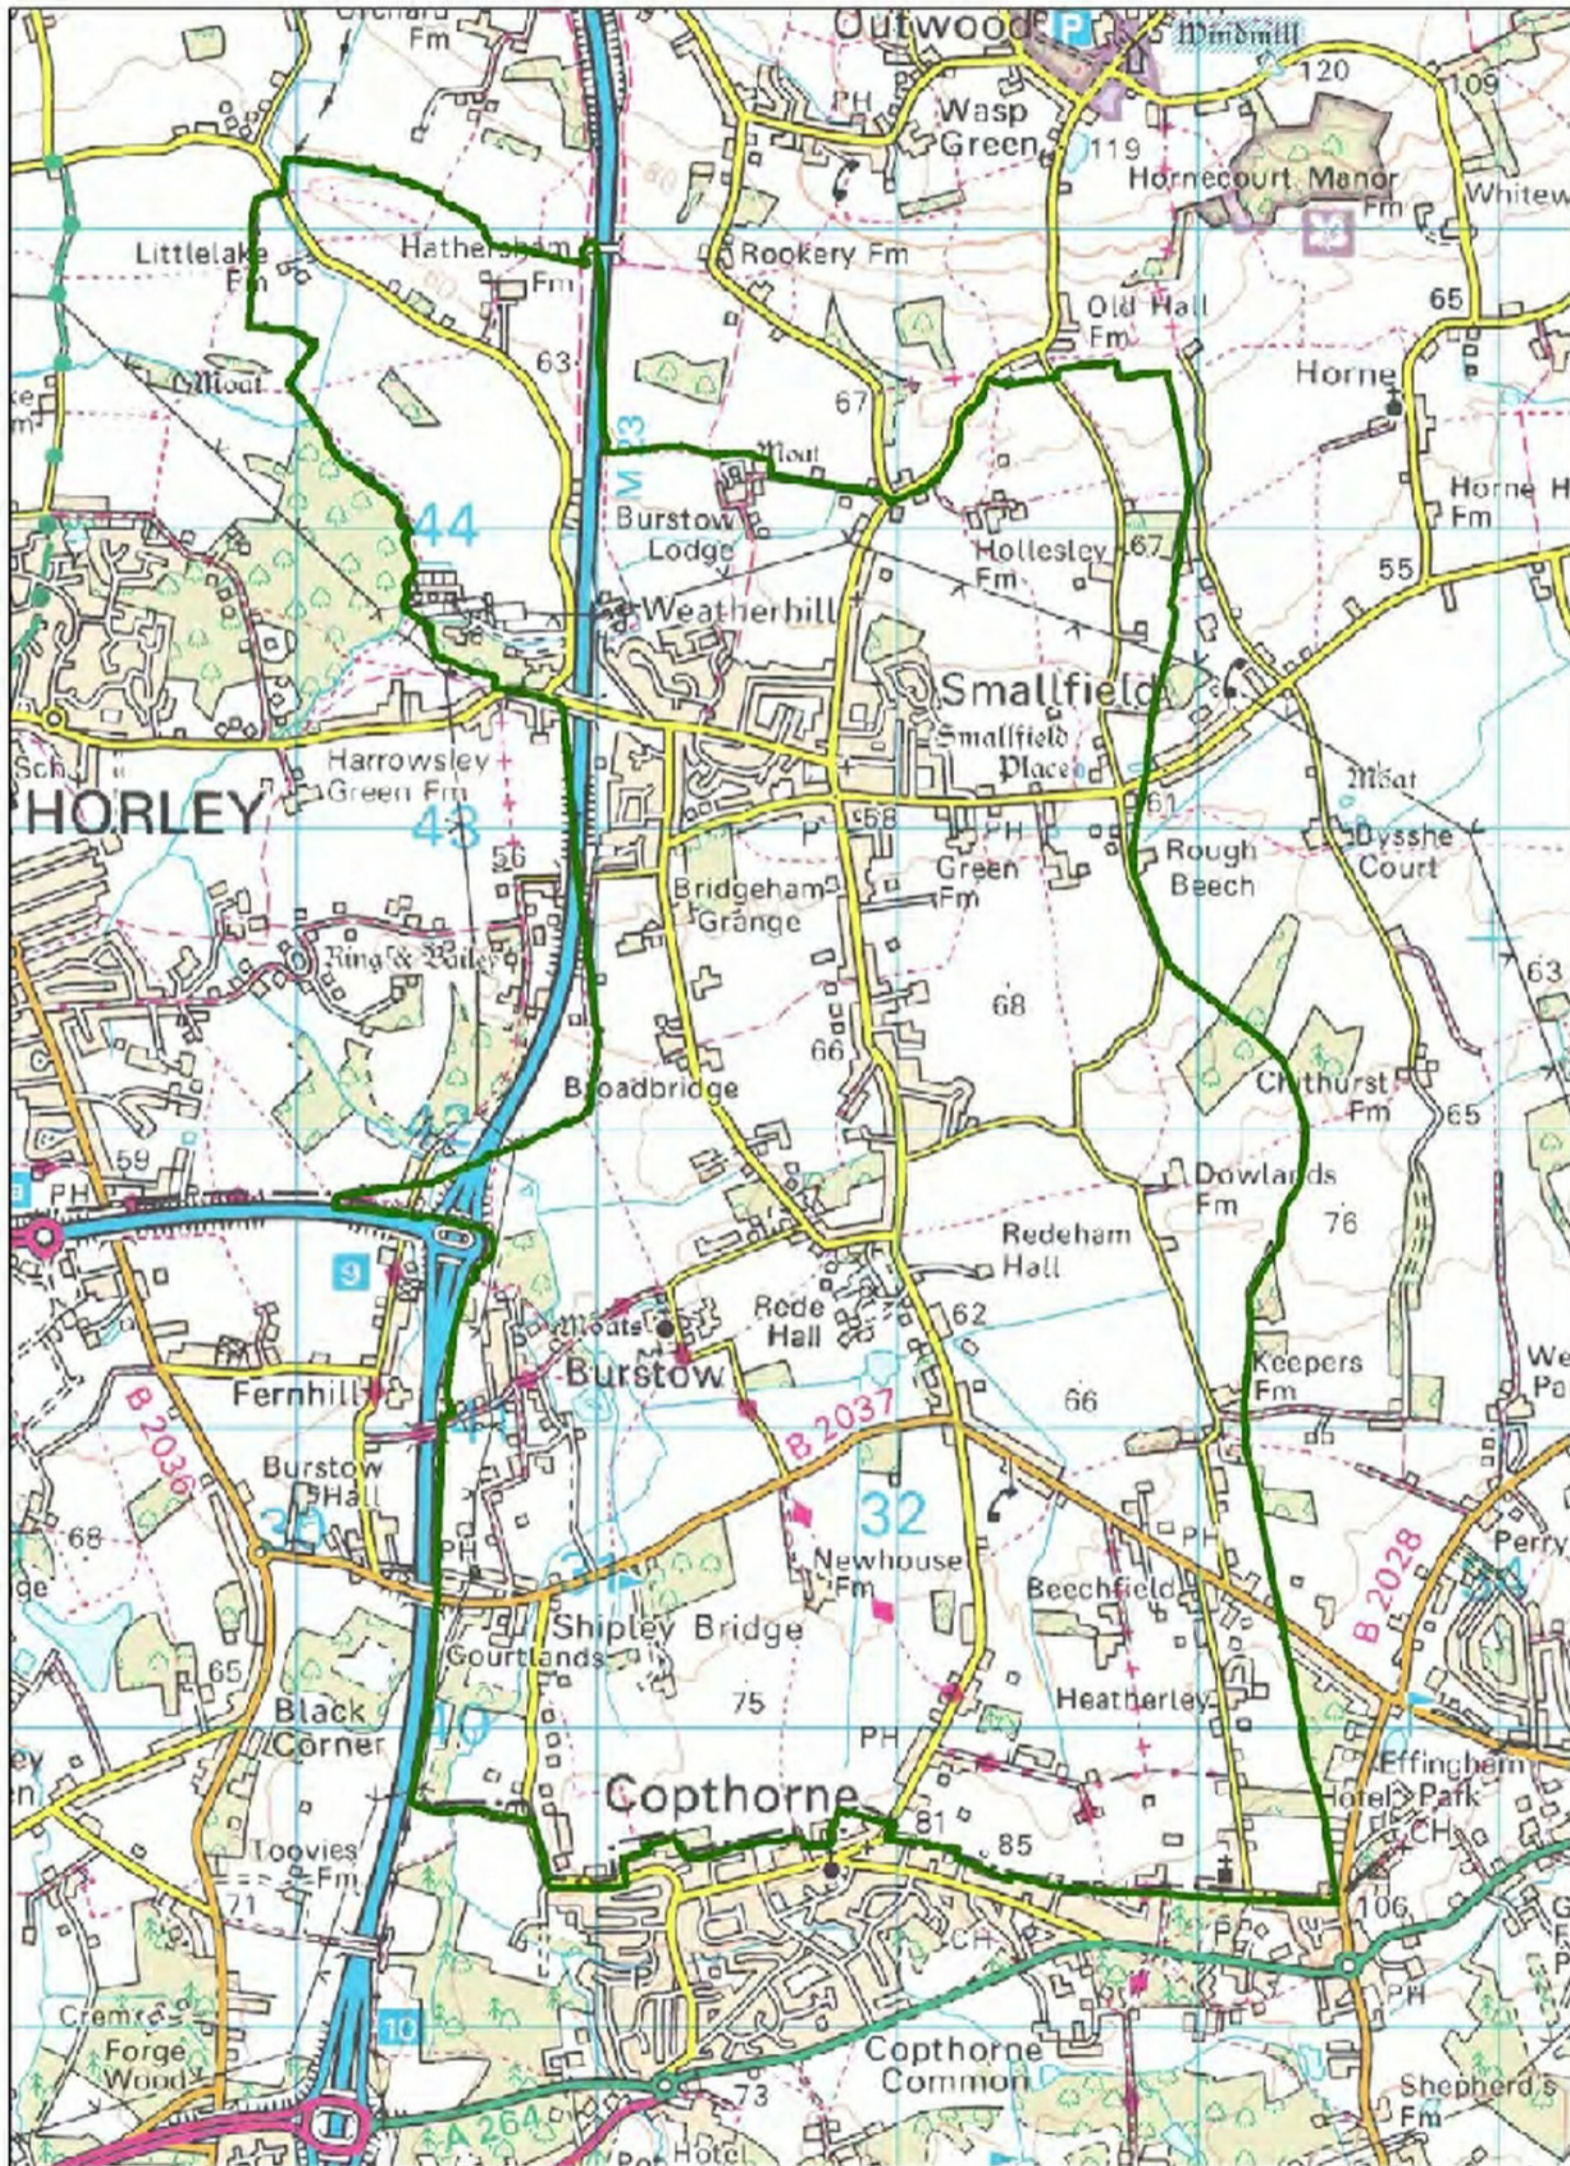

# Neighbourhood Plan

Burstow & Smallfield

## The Area that the Plan Covers

Smallfield Village and all the countryside, land and other properties within the green boundary.